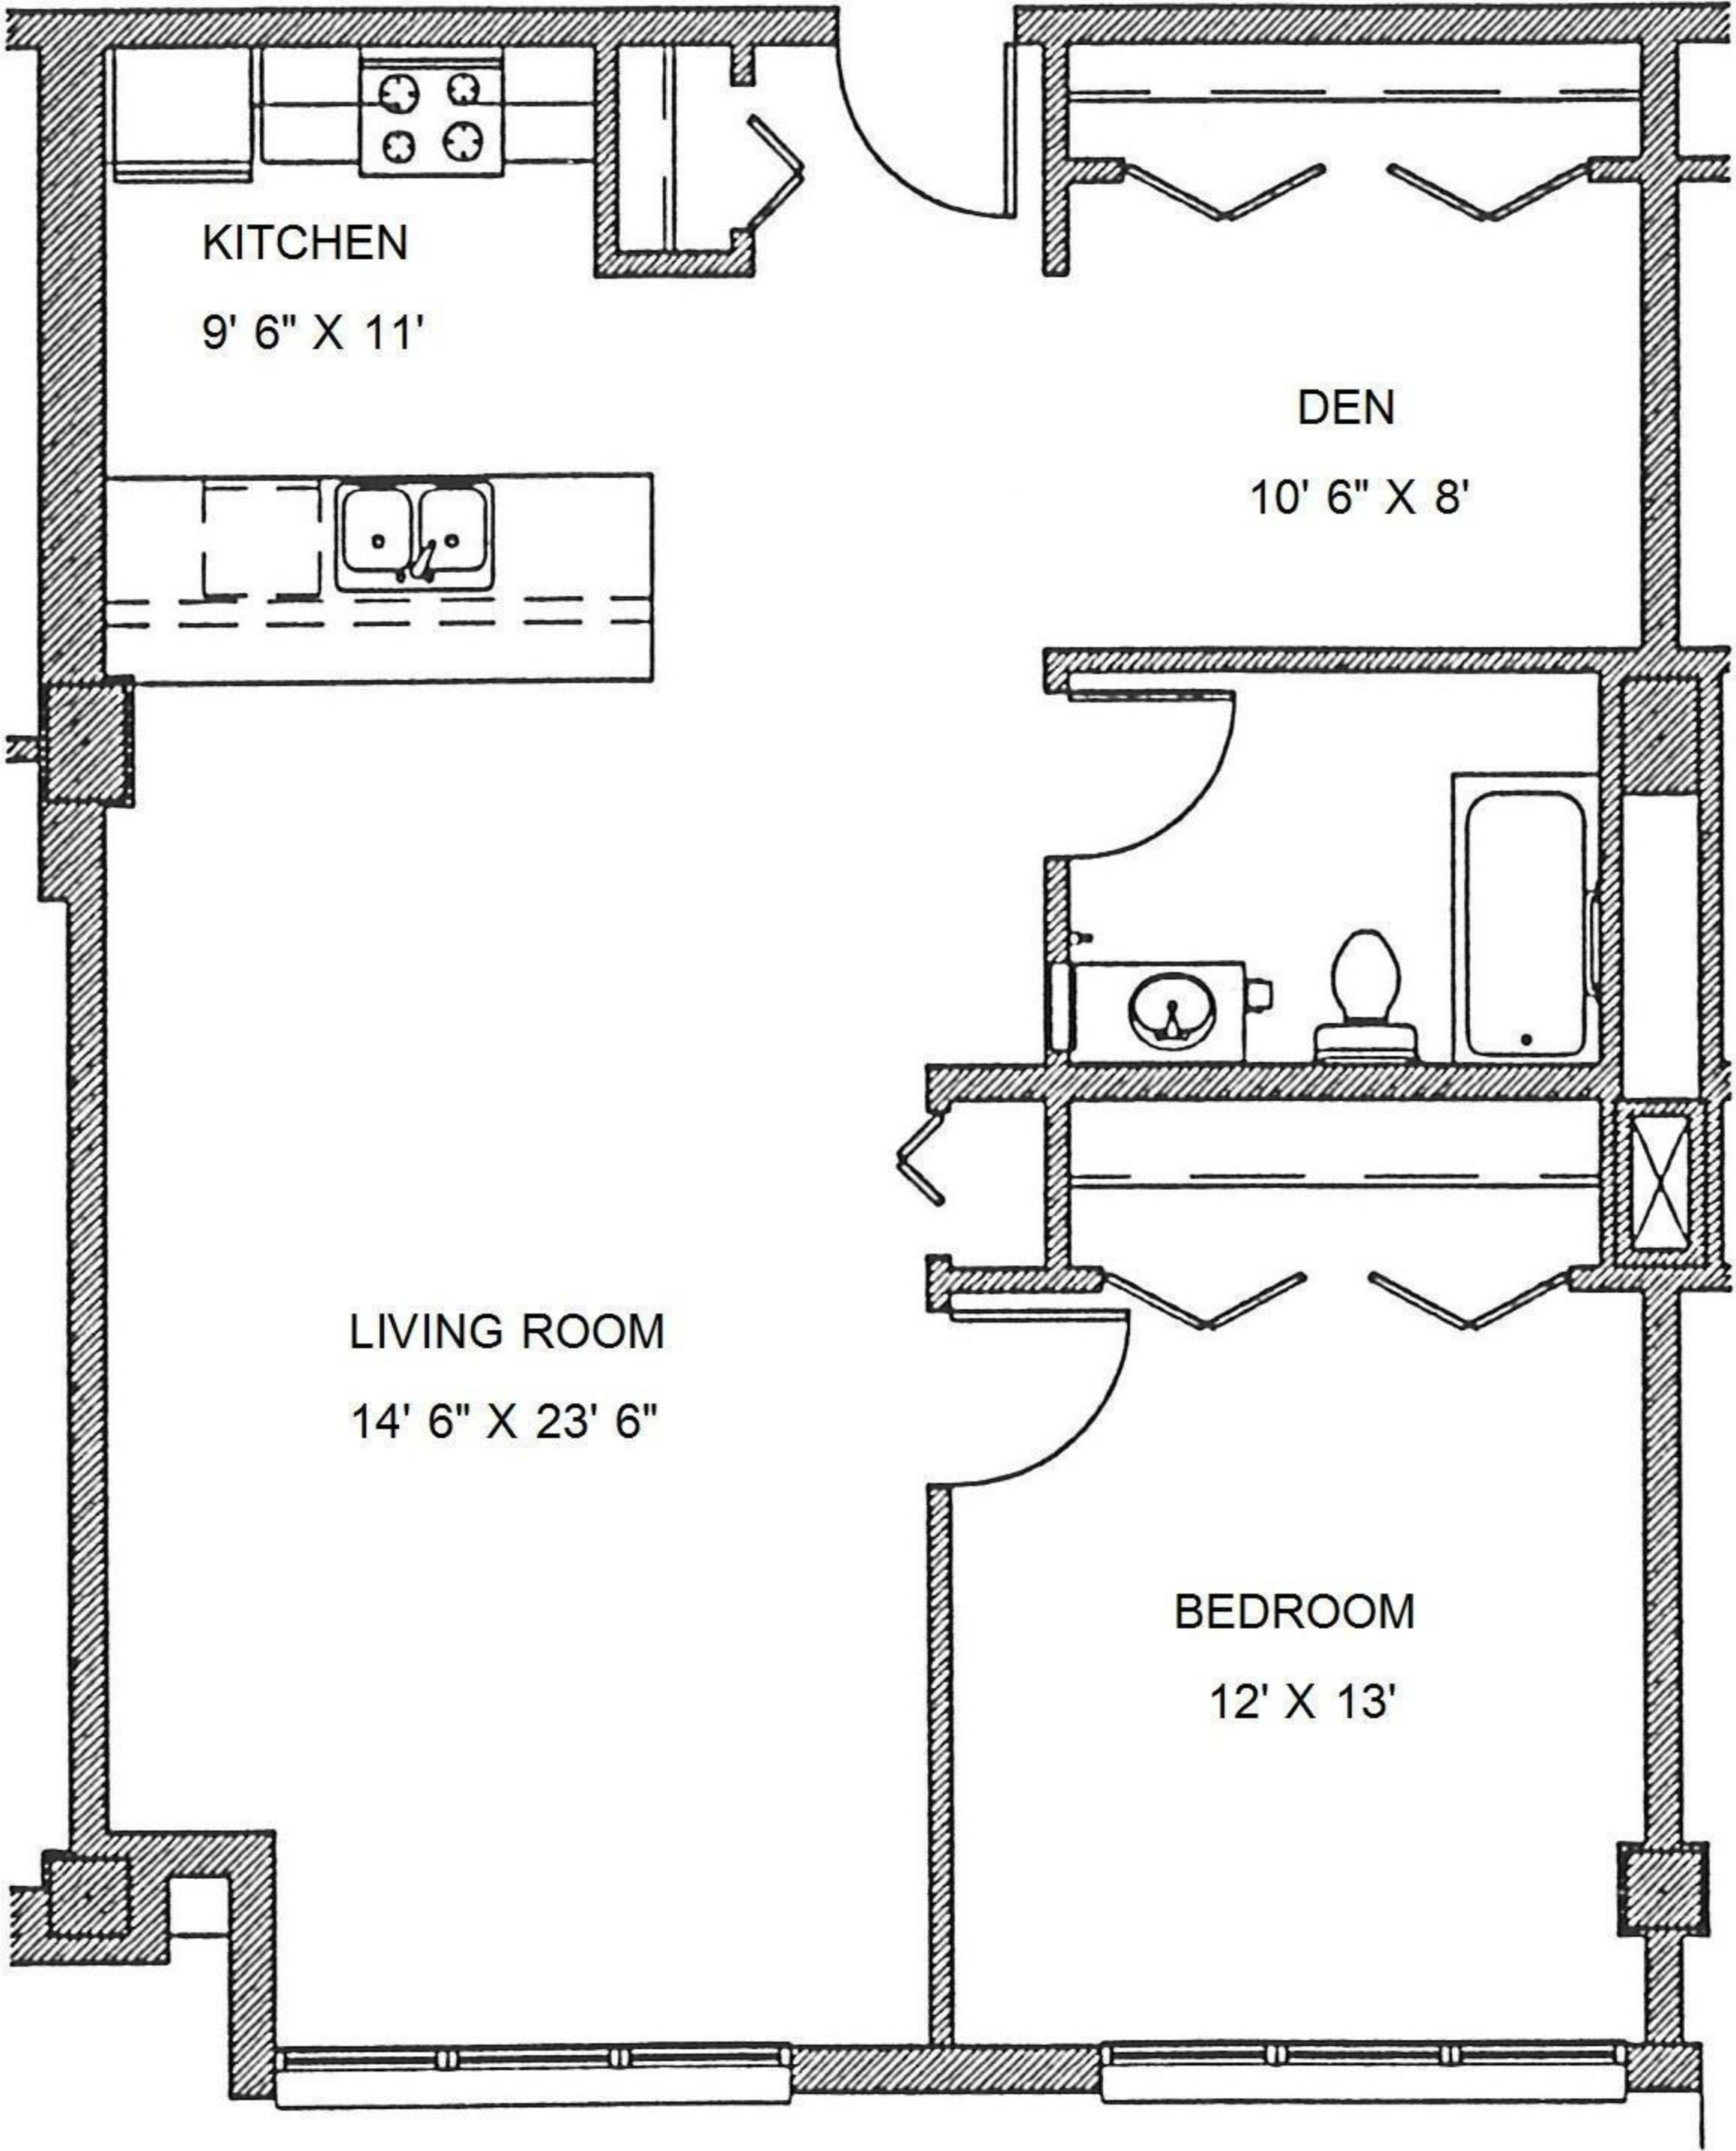

1 Bdrm w/ Den x 1 Bath
946 Sq Ft
Floors 2 & 3 Only

UNIT TYPE F

KITCHEN
9' 6" X 11'

DEN
10' 6" X 8'

LIVING ROOM
14' 6" X 23' 6"

BEDROOM
12' X 13'