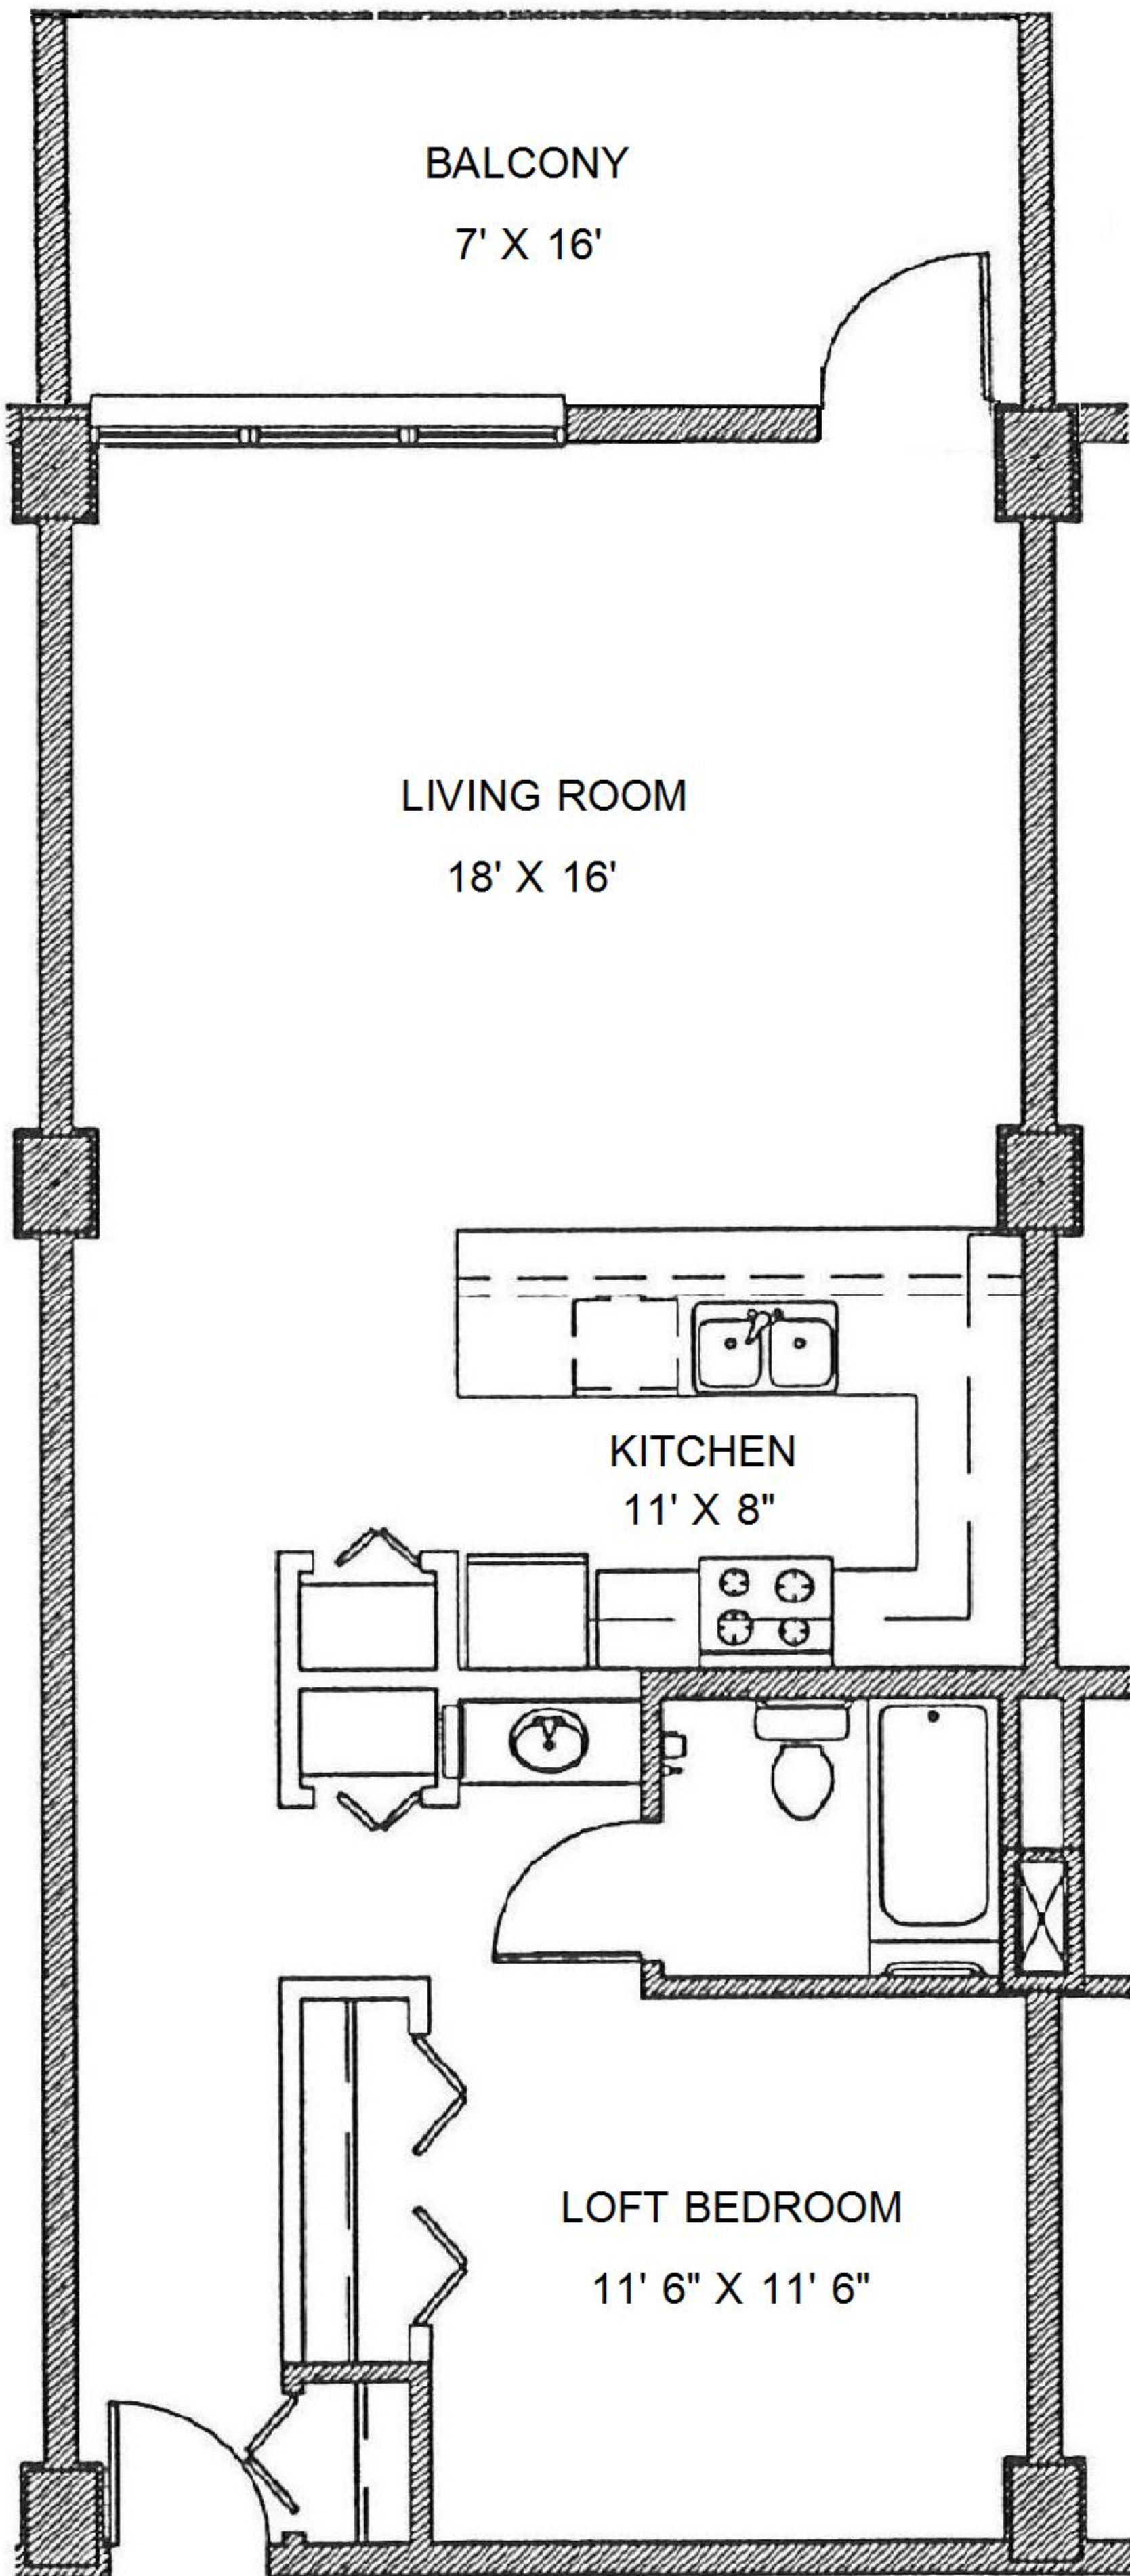

1 Bdrm x 1 Bath

825 Sq Ft

8th Floor Only

# UNIT TYPE J

BALCONY

7' X 16'

LIVING ROOM

18' X 16'

KITCHEN

11' X 8"

LOFT BEDROOM

11' 6" X 11' 6"