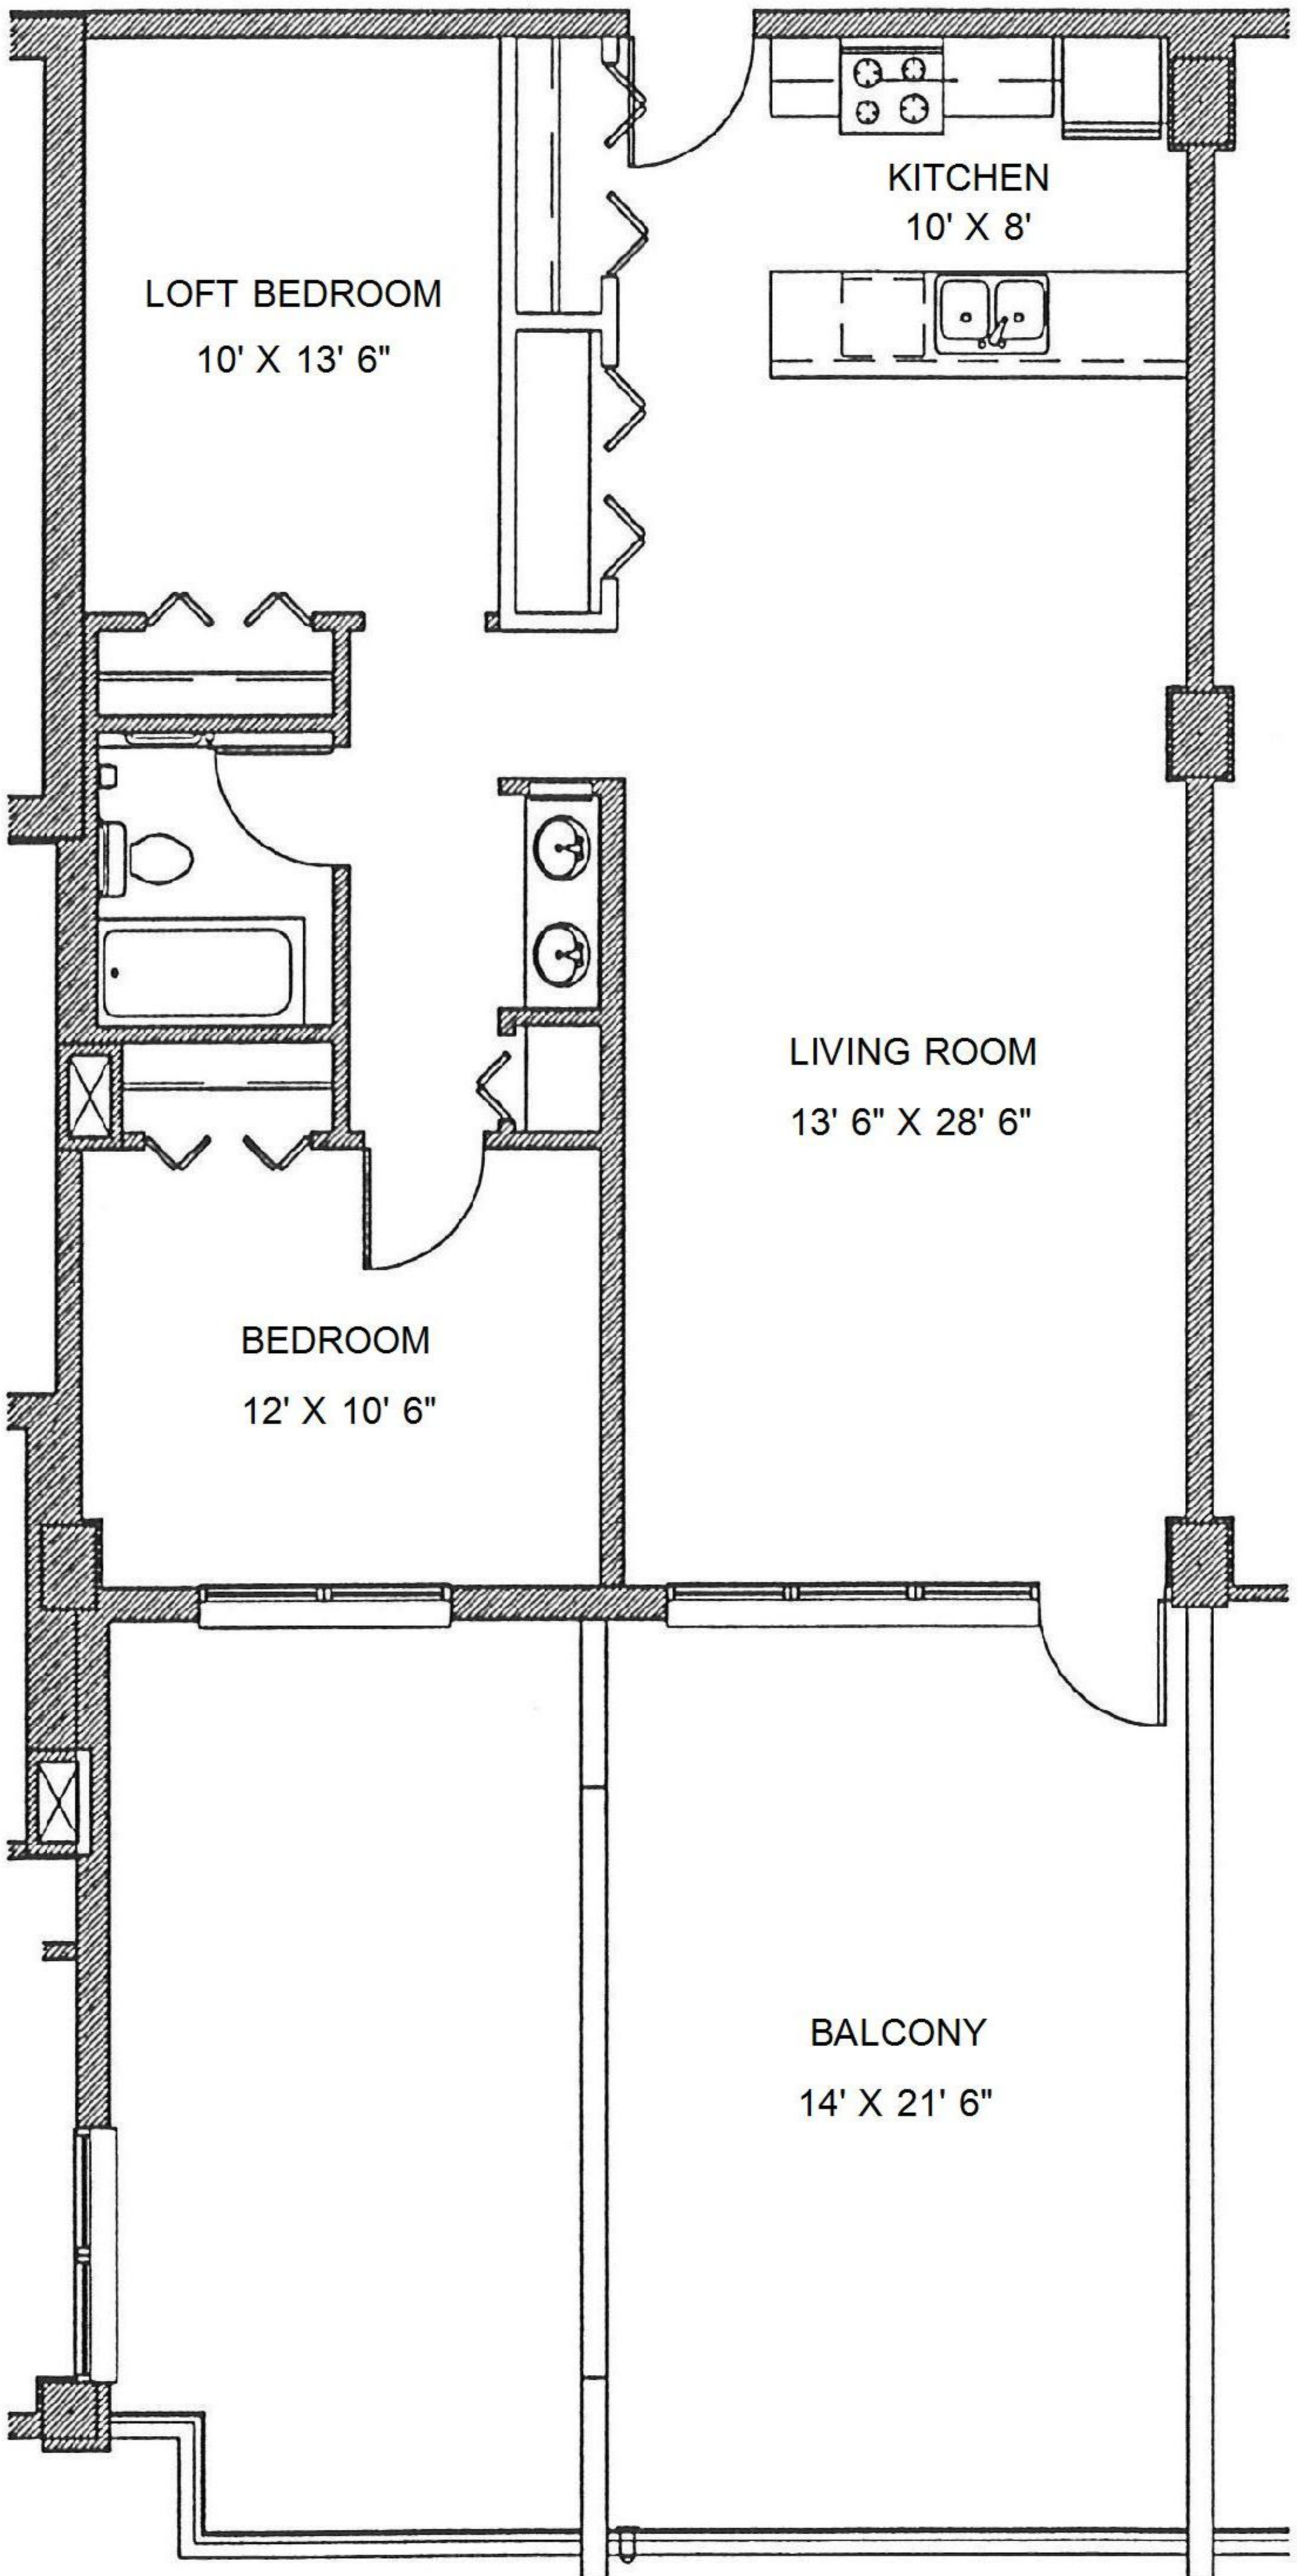

2 Bdrm x 1 Bath

1029 Sq Ft

4th Floor Only

# UNIT TYPE T

LOFT BEDROOM

10' X 13' 6"

KITCHEN

10' X 8'

LIVING ROOM

13' 6" X 28' 6"

BEDROOM

12' X 10' 6"

BALCONY

14' X 21' 6"